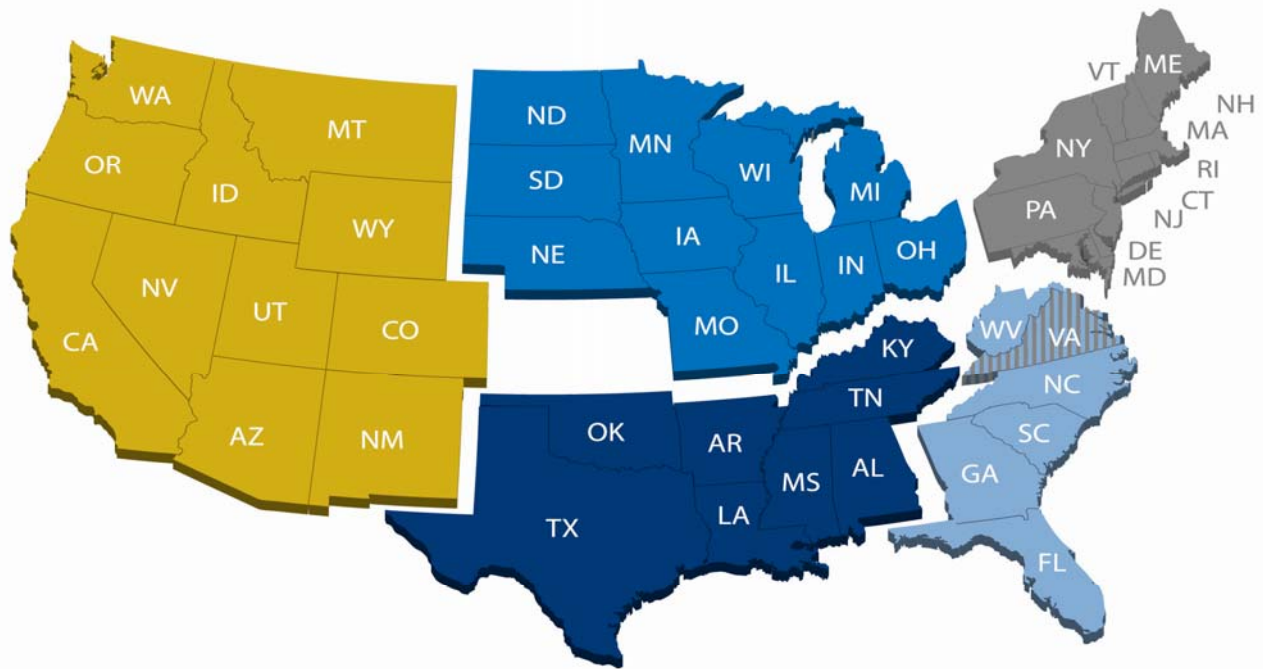

Regional Breakouts and Counties

In each set of *Compensation Data* survey results, you'll have access to a number of breakouts, including region, state and local geographic area. Refer to the map below to see which regions best fit your organization. On the following pages, you'll find a list of local geographic areas by state. For each breakout, we've included a list of the corresponding counties.

-  **Midwest**
IA, IL, IN, MI, MN, MO, ND, NE, OH, SD, WI
-  **Northeast**
CT, DE, MA, MD, ME, NH, NJ, NY, PA, RI, VA, VT
-  **South Central**
AL, AR, KY, LA, MS, OK, TN, TX
-  **Southeast**
FL, GA, NC, SC, VA, WV
-  **West**
AZ, CA, CO, ID, MT, NM, NV, OR, UT, WA, WY

State Breakouts and Counties

ALABAMA (10)

BIRMINGHAM AREA

Bibb, Blount, Chilton, Jefferson, Shelby, St. Clair, Talladega, Walker

COLUMBUS AREA

Chambers, Lee, Russell, Chattahoochee, GA, Harris, GA, Marion, GA, Meriwether, GA, Muscogee, GA, Quitman, GA, Schley, GA, Stewart, GA, Sumter, GA, Talbot, GA, Troup, GA, Webster, GA