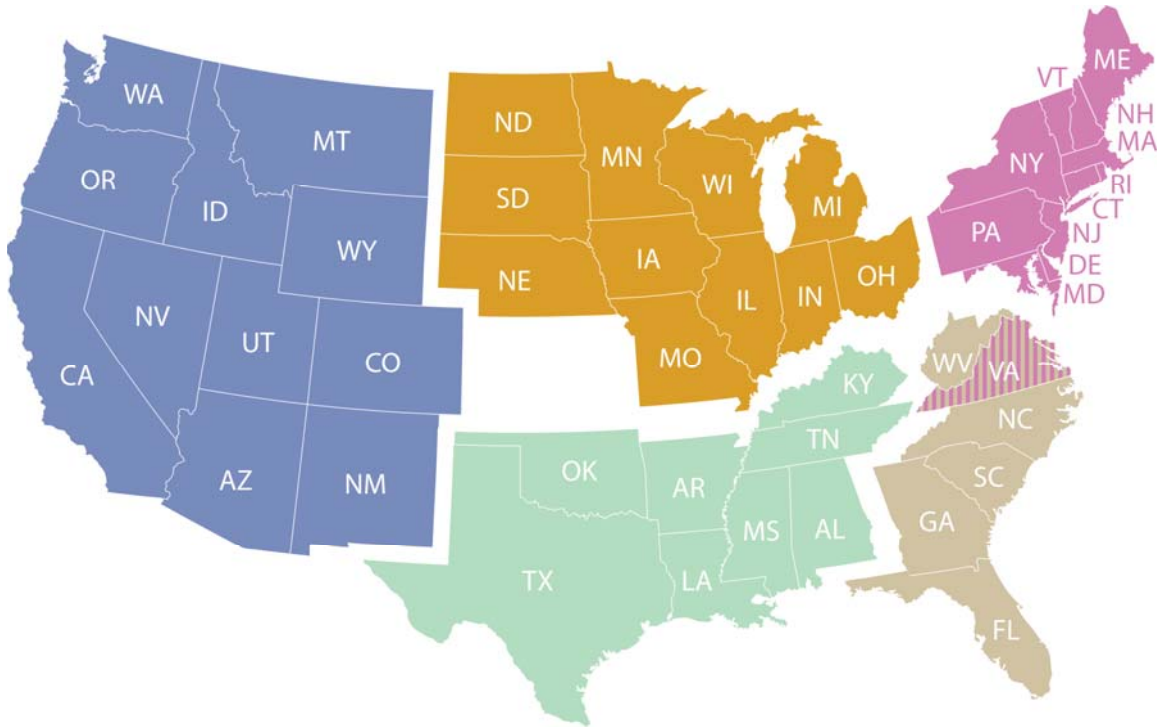

Regional Breakouts and Counties

BenchmarkPro is available by region. In each set of results, you'll have access to a number of breakouts, including region, state and local geographic area. Refer to the map below to see which regions best fit your organization.

Midwest	Northeast	South Central	Southeast	West
Includes IA, IL, IN, MI, MN, MO, ND, NE, OH, SD and WI	Includes CT, DE, MA, MD, ME, NH, NJ, NY, PA, RI, VA and VT	Includes AL, AR, KY, LA, MS, OK, TN and TX	Includes FL, GA, NC, SC, VA and WV	Includes AZ, CA, CO, ID, MT, NM, NV, OR, UT, WA and WY

On the following pages, you'll find a list of local geographic areas by state. For each, we've included a list of the corresponding counties.

State Breakouts and Counties 2011

ALABAMA (10)

BIRMINGHAM AREA