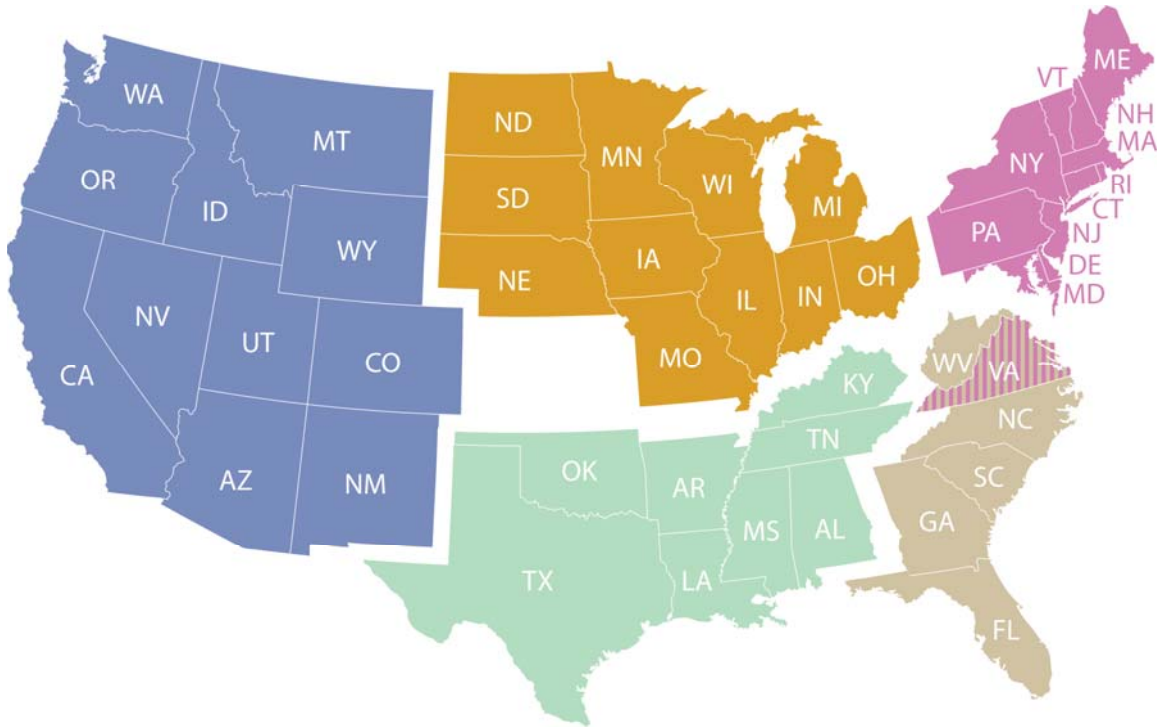

Regional Breakouts and Counties

Compensation Data is available by region. In each set of results, you'll have access to a number of breakouts, including region, state and local geographic area. Refer to the map below to see which regions best fit your organization.

Midwest	Northeast	South Central	Southeast	West
Includes IA, IL, IN, MI, MN, MO, ND, NE, OH, SD and WI	Includes CT, DE, MA, MD, ME, NH, NJ, NY, PA, RI, VA and VT	Includes AL, AR, KY, LA, MS, OK, TN and TX	Includes FL, GA, NC, SC, VA and WV	Includes AZ, CA, CO, ID, MT, NM, NV, OR, UT, WA and WY

On the following pages, you'll find a list of local geographic areas by state. For each, we've included a list of the corresponding counties.

State Breakouts and Counties 2011

ALABAMA (10)

BIRMINGHAM AREA